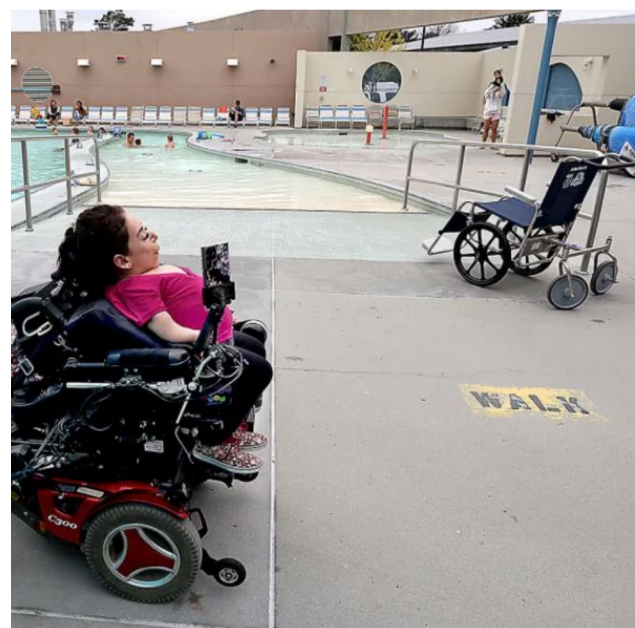

WARM WATER OPEN SWIM

Open Swim takes place in the Warm Water Pool, heated to 88°F year round. All ages*.

LOW STIMULATION OPEN SWIM

During these hours, the warm water pool and first lane of the lap pool are designated for low stimulation use for the benefit of swimmers with disabilities, special needs, or anyone who would benefit from a quieter environment with less sensory stimulation. All ages*.

FAMILY RECREATION SWIM

Family Recreation Swim includes the Warm Water Pool, Spray Zone, and 1 to 2 shallow lanes of the lap pool for recreation/play use. The Wibit inflatable obstacle course may be available on select days. Pool toys and floatation devices may not be permitted during Recreation Swim hours if the pool is crowded. All ages*. Offered seasonally.

ACCESSIBILITY

The Warm Water Pool features a zero-depth entry ramp and a water wheelchair is available for use. Two stationary pool lifts and one mobile lift are available for entry and exit into any pool. Locker room facilities include ADA-compliant showers, a changing bed, and restrooms.

*Please see our Rules & Guidelines for policies & requirements concerning children and non-swimmers.