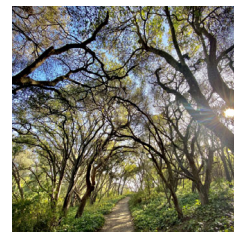

My husband, Paul, and I spent a month in New Zealand over 15 years ago, where I caught the photography bug! I've enjoyed sharing my photos in Open Studios, gallery shows and retail stores ever since. I contribute a portion of all sales to environmental non-profits. I enjoy traveling and experiencing the richness of different landscapes and cultures. I've crossed the country many times, reaching almost every state, plus internationally to Bali, Thailand, Canada and Mexico. Many of my favorite photos are from our own beautiful California coast. I love the magic of creating a hidden gem in something ordinary...from a drive around town to an international adventure. I recently self-published my first photography book, a long held vision! Sanctuary: A Portal to Presence combines heartfelt poems and quotes by famous authors and new voices, to match the essence in each image. I believe art and beauty is healing medicine. I hope my photos connect you more deeply with yourself and nature.

**Bali Lotus**  
Photo on Canvas  
\$250 - 24x36"

**Evening Silhouette**  
Photo on Canvas  
\$175 - 18x24"

**Agave Blue Glow**  
Photo on Canvas  
\$350 - 30x40"

**Twin Lakes Path**  
Photo on Canvas  
\$175 - 18x24"

**Bali Cloud Path**  
Photo on Canvas  
\$350 - 30x40"

**Mori Point**  
Photo on Canvas  
\$150 - 16x20"

**Redwood Path**  
Photo on Canvas  
\$250 - 24x36"

**Succulent Bliss**  
Photo on Canvas  
\$150 - 16x20"