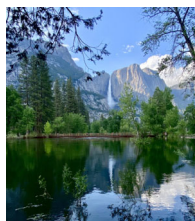

**Bali Lotus**  
Photo on Canvas  
\$250 - 24x36"

**Evening Silhouette**  
Photo on Canvas  
\$175 - 18x24"

**Agave Blue Glow**  
Photo on Canvas  
\$350 - 30x40"

**Twin Lakes Path**  
Photo on Canvas  
\$175 - 18x24"

**Bali Cloud Path**  
Photo on Canvas  
\$350 - 30x40"

**Mori Point**  
Photo on Canvas  
\$150 - 16x20"

**Redwood Path**  
Photo on Canvas  
\$250 - 24x36"

**Succulent Bliss**  
Photo on Canvas  
\$150 - 16x20"

**Pleasure Point Surfer**  
Photo on Canvas  
\$250 - 24x36"

**Yosemite Falls Reflection**  
Photo on Canvas  
\$250 - 24x36"

**Asilomar Storm**  
Photo on Canvas  
\$175 - 18x24"

**Grandmother Tree  
Twin Lakes**  
Photo on Canvas  
\$250 - 24x36"