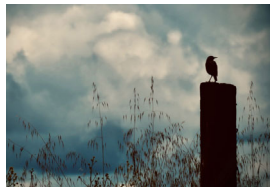

Evening Silhouette
Photo on Canvas
$175 - 18x24"