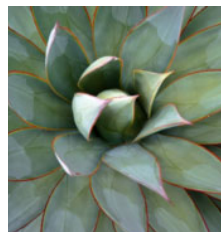

Agave Blue Glow
Photo on Canvas
$350 - 30x40"