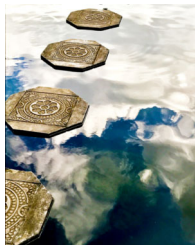

**Bali Lotus**  
Photo on Canvas  
\$250 - 24x36"

**Evening Silhouette**  
Photo on Canvas  
\$175 - 18x24"

**Agave Blue Glow**  
Photo on Canvas  
\$350 - 30x40"

**Twin Lakes Path**  
Photo on Canvas  
\$175 - 18x24"

**Bali Cloud Path**  
Photo on Canvas  
\$350 - 30x40"

**Mori Point**  
Photo on Canvas  
\$150 - 16x20"

**Redwood Path**  
Photo on Canvas  
\$250 - 24x36"

**Succulent Bliss**  
Photo on Canvas  
\$150 - 16x20"