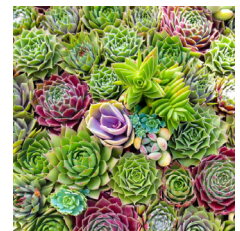

**Bali Lotus**  
Photo on Canvas  
\$250 - 24x36"

**Evening Silhouette**  
Photo on Canvas  
\$175 - 18x24"

**Agave Blue Glow**  
Photo on Canvas  
\$350 - 30x40"

**Twin Lakes Path**  
Photo on Canvas  
\$175 - 18x24"

**Bali Cloud Path**  
Photo on Canvas  
\$350 - 30x40"

**Mori Point**  
Photo on Canvas  
\$150 - 16x20"

**Redwood Path**  
Photo on Canvas  
\$250 - 24x36"

**Succulent Bliss**  
Photo on Canvas  
\$150 - 16x20"